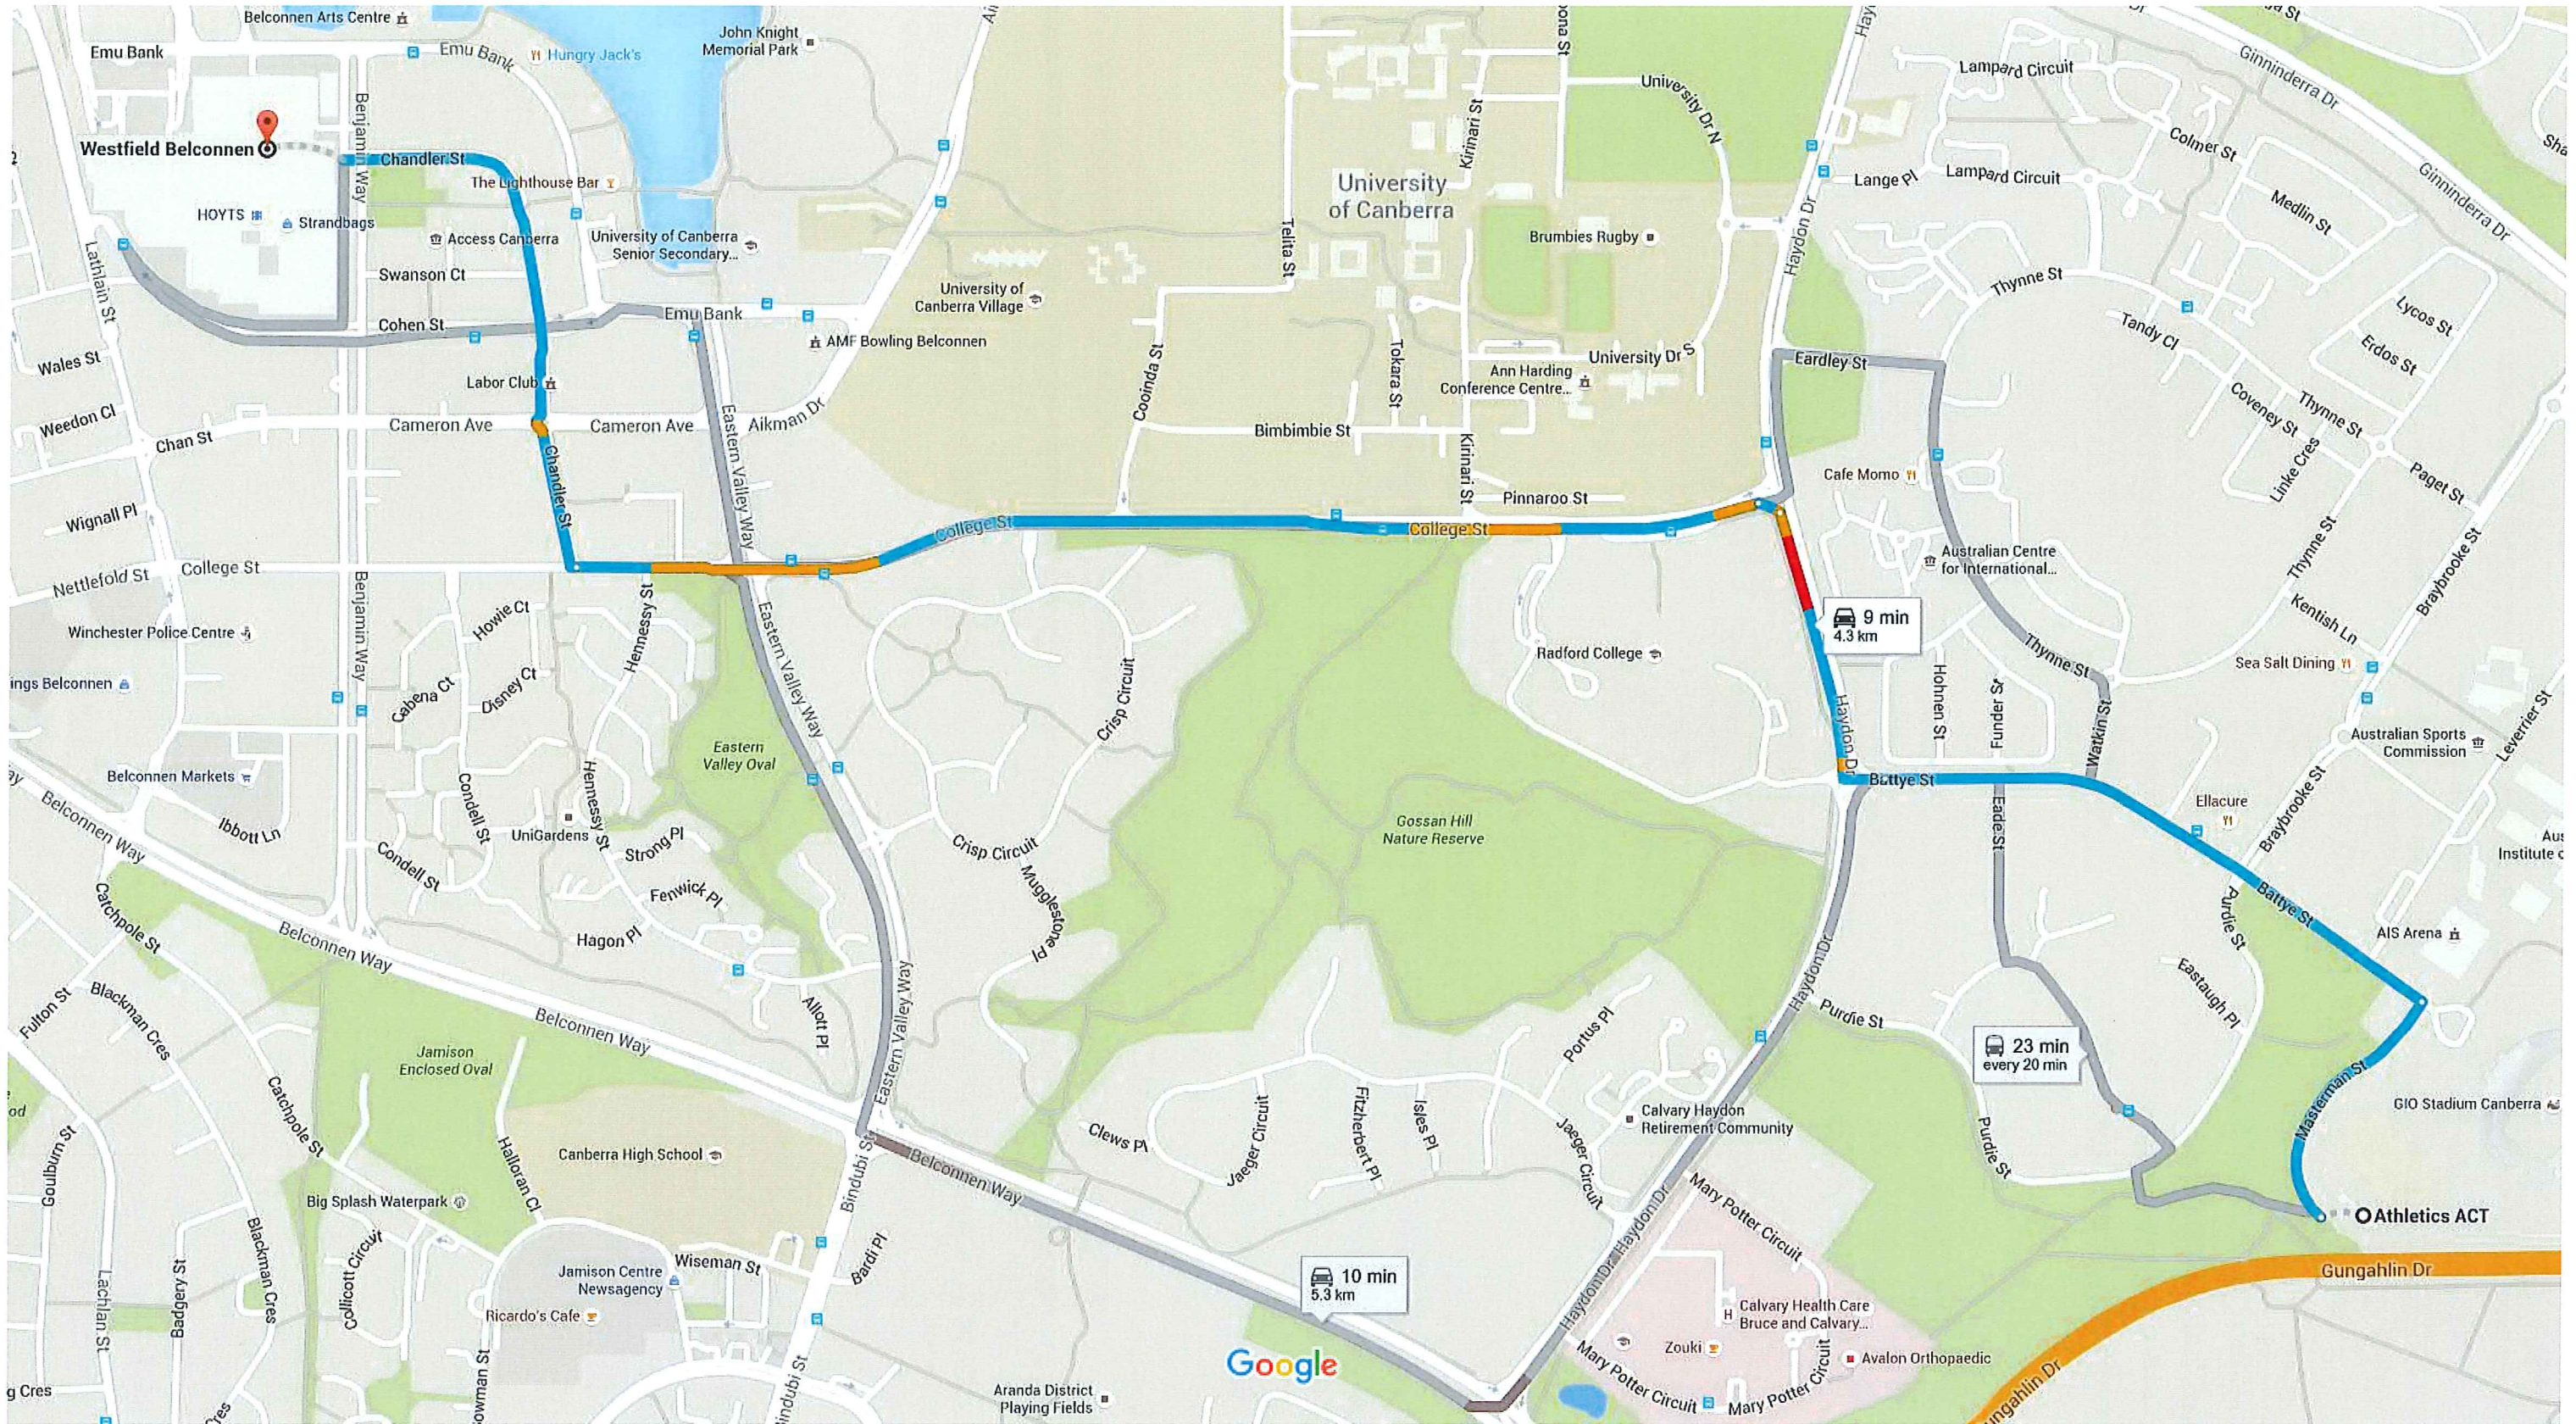

# Athletics ACT to Westfield Belconnen

CBR48hr location to closest major shopping centre

Drive 4.3 km, 9 min

Map data ©2016 Google 200 m