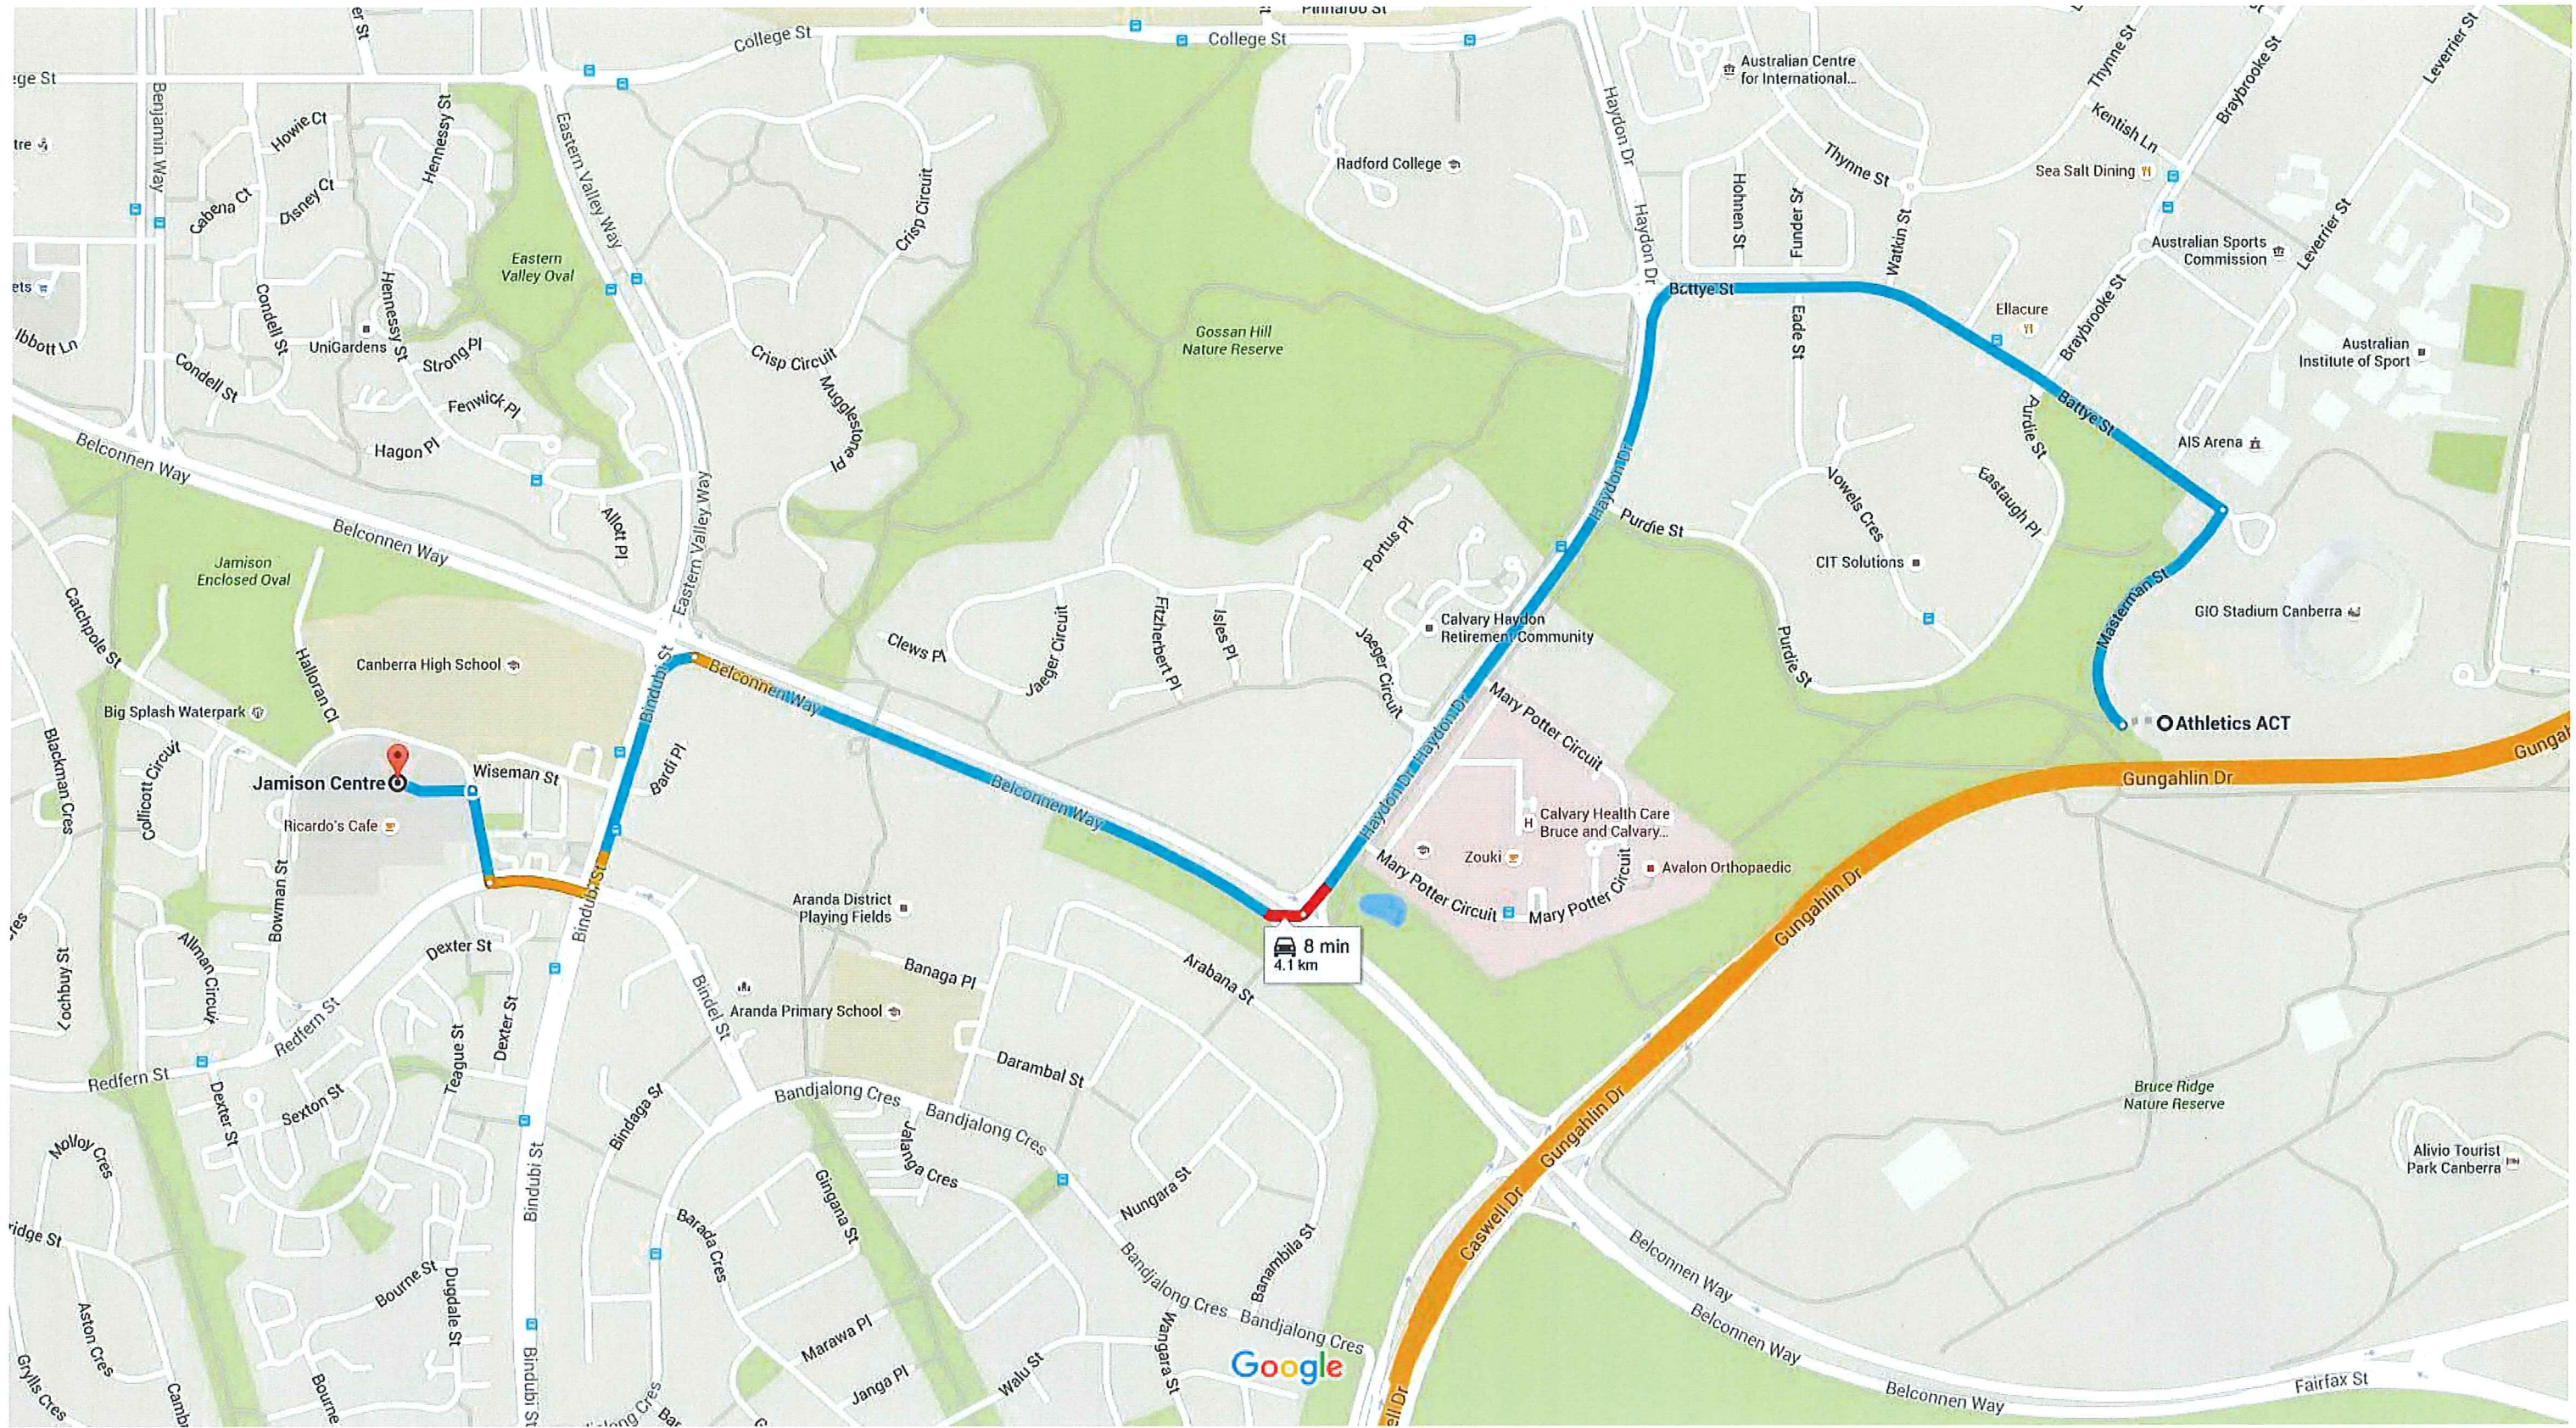

# Athletics ACT to Jamison Centre, Macquarie ACT 2614

Drive 4.1 km, 8 min

CBR48hr location to closest local shopping centre (passing closest Emergency Department)

Map data ©2016 Google 200 m